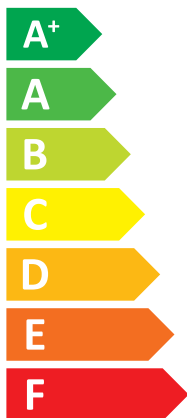

### 4-M

**A++**

**A**

Two icons showing sound power levels: a speaker icon with the text "- dB" and a house icon with the text "58 dB".

- 13 kW
- **13 kW**
- 14 kW